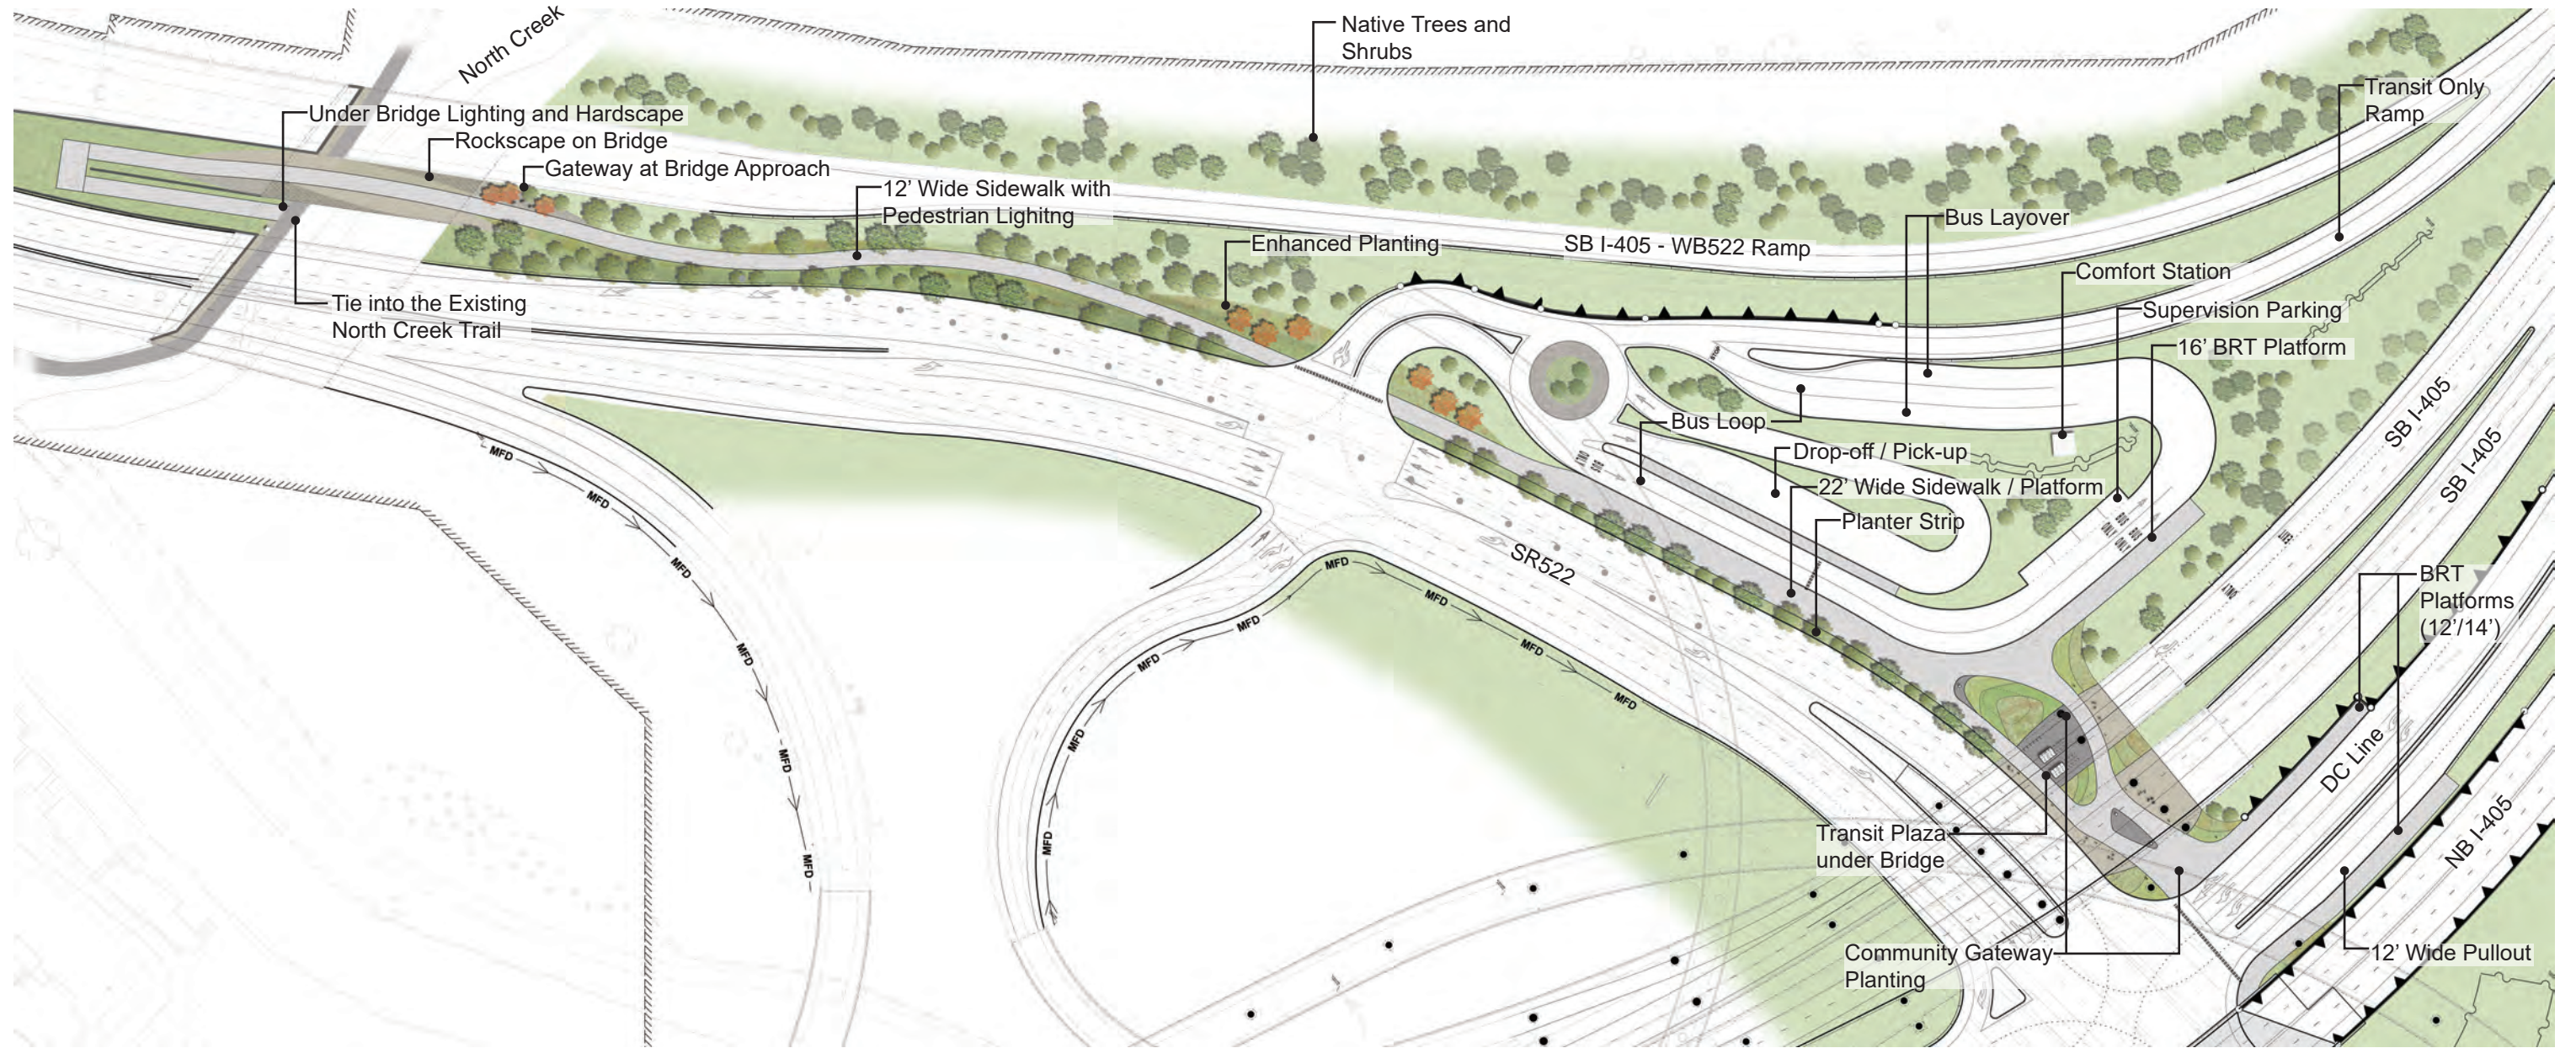

# Landscape Site Plan

Scale 1"=120'

DRAFT March, 2020