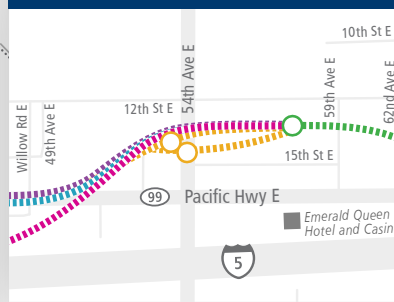

Link light rail

Federal Way–Fife–Tacoma Tacoma Dome Link Extension

- █ Preferred Alternative
- █ █ █ Other Draft EIS alternatives
- █ Design options

Route profiles

- Elevated
- Surface
- Station alternatives

Other train service

- █ Angle Lake–Federal Way (future)
- █ Tacoma Dome–Theater District (in service)
- >>> Theater District–St Joseph (future)
- █ Sounder S Line: Lakewood–Seattle (in service)
- Existing station

South Federal Way Station

Fife Station

Portland Ave Station

Tacoma Dome Station