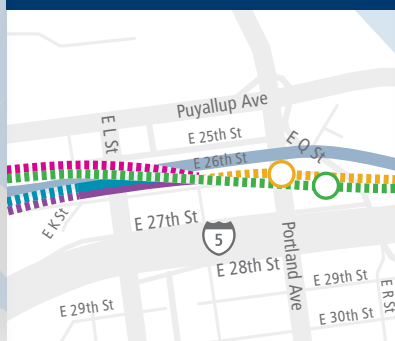

Link light rail

Federal Way–Fife–Tacoma Tacoma Dome Link Extension

- █ Preferred Alternative
- █ █ █ Other Draft EIS alternatives
- █ Design options

Route profiles

- Elevated
- Surface
- Station alternatives

Other train service

- █ Angle Lake–Federal Way (future)
- █ Tacoma Dome–Theater District (in service)
- >>> Theater District–St Joseph (future)
- █ Sounder S Line: Lakewood–Seattle (in service)
- Existing station

South Federal Way Station

Fife Station

Portland Ave Station

Tacoma Dome Station