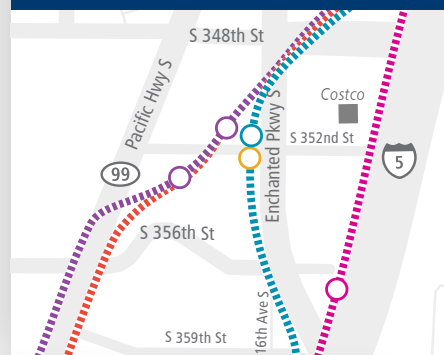

Link light rail

Federal Way–Fife–Tacoma Tacoma Dome Link Extension

- █ Preferred Alternative
- █ █ █ Other Draft EIS alternatives
- █ Design options

Route profiles

- Elevated
- Surface
- Station alternatives

Other train service

- █ Angle Lake–Federal Way (future)
- █ Tacoma Dome–Theater District (in service)
- >>> Theater District–St Joseph (future)
- █ Sounder S Line: Lakewood–Seattle (in service)
- Existing station

South Federal Way Station

Fife Station

Portland Ave Station

Tacoma Dome Station